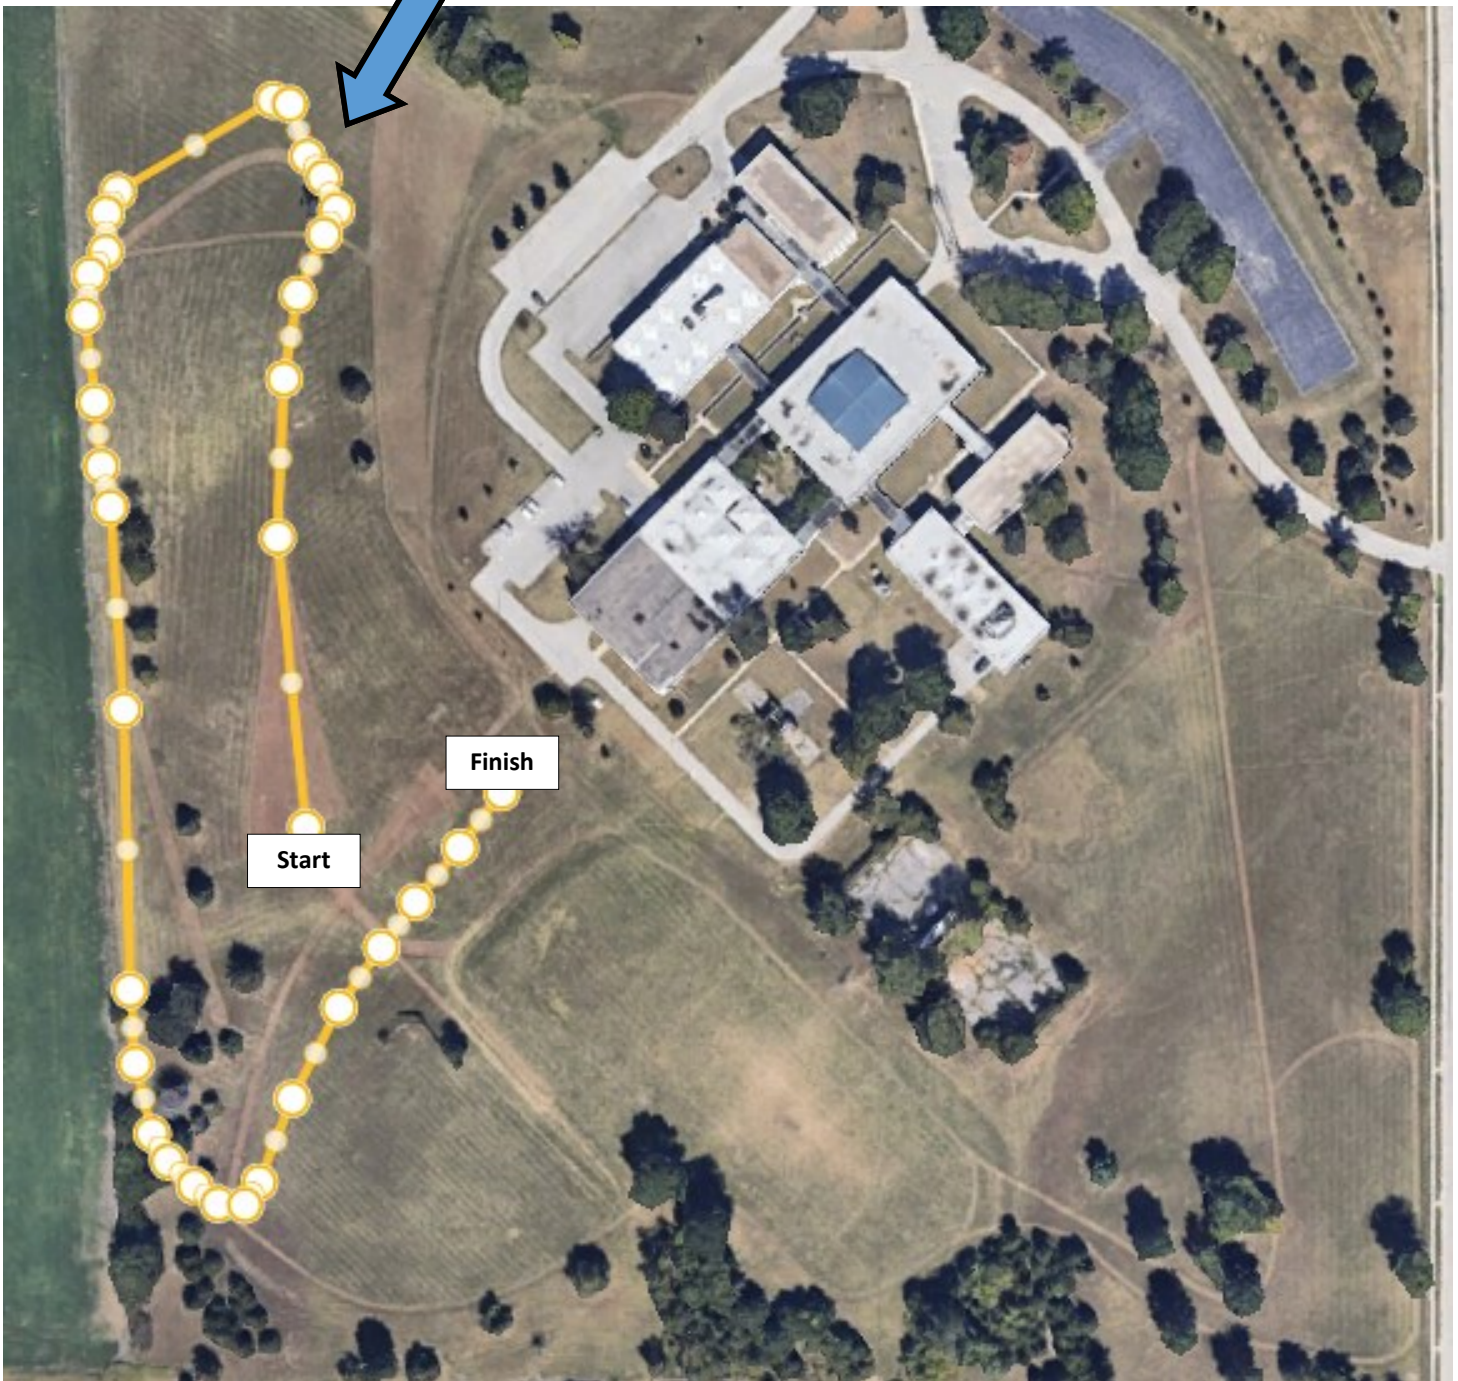

Savior CYO XC Course - 0.5 Mile

3rd and 4th Grade

All courses use the
northmost loop

Savior CYO XC Course - 1.0 Mile

5th and 6th Grade

All courses use the
northmost loop

Savior CYO XC Course - 1.5 Mile

7th and 8th Grade

All courses use the northmost loop

1.5 Mi. course uses northmost loop again then heads south toward the finish

1.5 Mi. stays to the right-hand path here

The 1.5 Mile no longer uses this area of the course

Both 1.0 and 1.5 Mi. courses use this turn

On 2nd loop, finish the same way as the 0.5 Mi. course